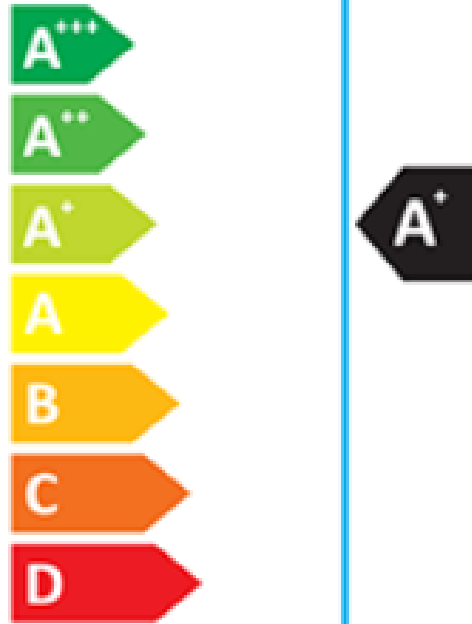

# ENERG

енергия · ενεργεια

Model GWHD(36)NK6LO  
GWH09QB-K6DNA1D/I×4

GREE ELECTRIC APPLIANCES, INC. OF ZHUHAI

SEER

kW 10,5  
SEER 6,1  
kWh/annum 602

SCOP

kW	X	10,5	X
SCOP	X	4,0	X
kWh/annum	X	3675	X