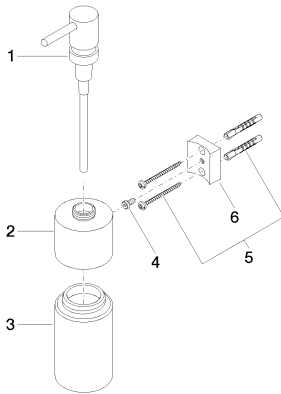

Dark Platinum matt
83 435 970-99

Other finishes on request (x-tra Service)

Washbasin - CYO
Dispenser wall model - matt black
Article number: 83 435 970-33

Spare parts list

No.	Item Number	Name	Quantity used
1	05 10 10 535 00-33	dispenser	1
2	90 10 10 525 00-33	base	1
3	08 90 04 001 82	Bottle for lotion dispenser Ø 60 x 109 mm -	1
4	09 30 30 093 90	screw	1
5	05 30 31 025 00 90	fixing set	1
6	08 10 10 530-33	holder	1