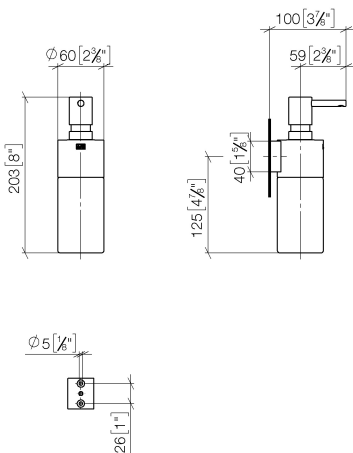

Washbasin - CYO
 Dispenser wall model - matt black
 Article number: 83 435 970-33

- bottle made of crystal glass, matt
- width 60mm
- height 200 mm
- 250 ml bottle
- 96 mm projection

matt black

Dimensional drawing

mm [inches]

All details in mm / inch = mm x 0.0394

Washbasin - CYO
Dispenser wall model - matt black
Article number: 83 435 970-33

Other finish variants

polished chrome
83 435 970-00

platinum matt
83 435 970-06

Dark Platinum matt
83 435 970-99

Other finishes on request (x-tra Service)

Washbasin - CYO
Dispenser wall model - matt black
Article number: 83 435 970-33

Spare parts list

No.	Item Number	Name	Quantity used
1	05 10 10 535 00-33	dispenser	1
2	90 10 10 525 00-33	base	1
3	08 90 04 001 82	Bottle for lotion dispenser Ø 60 x 109 mm -	1
4	09 30 30 093 90	screw	1
5	05 30 31 025 00 90	fixing set	1
6	08 10 10 530-33	holder	1