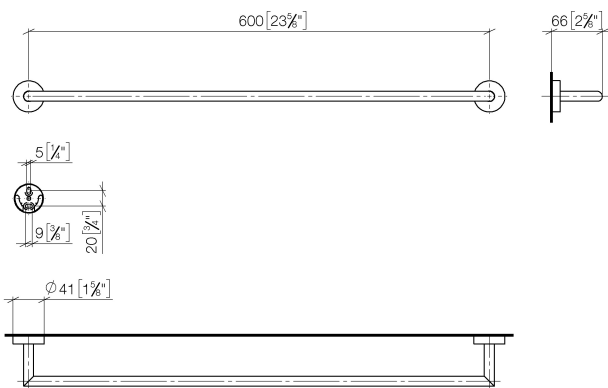

Bath - Meta

Towel bar - matt black

Article number: 83 060 979-33

- gauge 600 mm
- width 640mm
- height 40 mm
- rosette \varnothing 40 mm
- 65 mm projection

matt black

Dimensional drawing

mm [inches]

All details in mm / inch = mm x 0.0394

Bath - Meta

Towel bar - matt black

Article number: 83 060 979-33

Other finish variants

polished chrome
83 060 979-00

platinum matt
83 060 979-06

Dark Chrome
83 060 979-19

chrome matt
83 060 979-93

Other finishes on request (x-tra Service)

Spare parts list

No.	Item Number	Name	Quantity used
1	05 28 22 622 00-33	holder	1
2	08 27 97 500-33	rosette	2
3	08 30 11 516 90	ring	2
4	08 17 97 560 90	holder	2
5	05 30 31 025 00 90	fixing set	2
6	08 17 97 501 07	holder	2