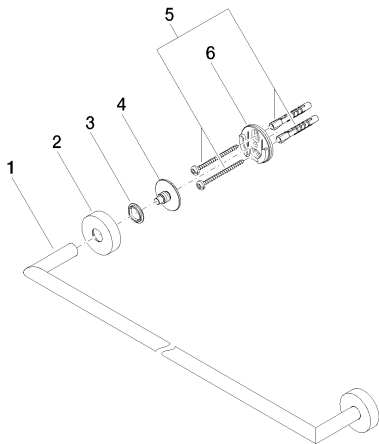

Bath - Meta

Towel bar - matt black

Article number: 83 060 979-33

- gauge 600 mm
- width 640mm
- height 40 mm
- rosette \varnothing 40 mm
- 65 mm projection

matt black

Dimensional drawing

mm [inches]

All details in mm / inch = mm x 0.0394

Bath - Meta

Towel bar - matt black

Article number: 83 060 979-33

Other finish variants

polished chrome
83 060 979-00

platinum matt
83 060 979-06

Dark Chrome
83 060 979-19

chrome matt
83 060 979-93

Other finishes on request (x-tra Service)

Spare parts list

No.	Item Number	Name	Quantity used
1	05 28 22 622 00-33	holder	1
2	08 27 97 500-33	rosette	2
3	08 30 11 516 90	ring	2
4	08 17 97 560 90	holder	2
5	05 30 31 025 00 90	fixing set	2
6	08 17 97 501 07	holder	2