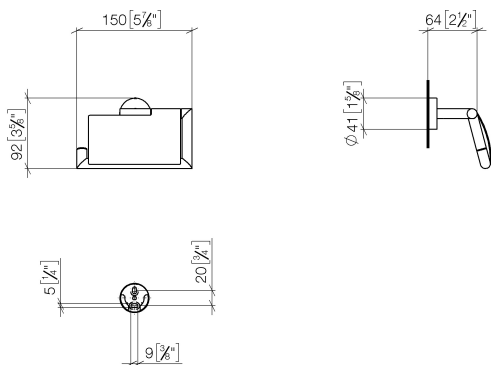

WC - Meta

Tissue holder with cover - matt black

Article number: 83 510 979-33

- width 150mm
- height 95 mm
- rosette Ø 40 mm
- 40 mm projection

matt black

Dimensional drawing

mm [inches]

All details in mm / inch = mm x 0.0394

WC - Meta

Tissue holder with cover - matt black

Article number: 83 510 979-33

Other finish variants

polished chrome
83 510 979-00

platinum matt
83 510 979-06

chrome matt
83 510 979-93

Other finishes on request (x-tra Service)

Spare parts list

No.	Item Number	Name	Quantity used
1	05 30 31 025 00 90	fixing set	1
2	05 30 11 519 00 90	disc	1
3	05 17 97 501 01 90	fixing set	1
4	08 17 97 501 07	holder	1
5	08 17 97 559 90	holder	1
6	08 30 11 516 90	ring	1
7	08 27 97 500-33	rosette	1
8	09 31 11 038 90	pin	4
9	05 17 97 562 01-33	holder	1
10	08 11 02 514-33	lid	1
11	90 28 22 628 00-33	holder	1