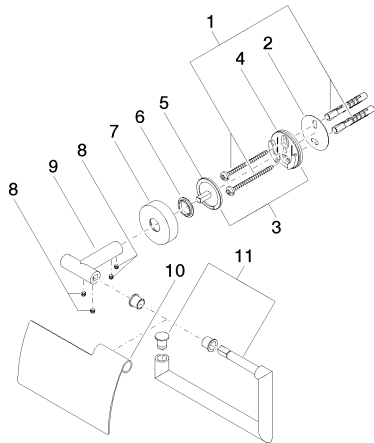

WC - Meta

Tissue holder with cover - matt black

Article number: 83 510 979-33

- width 150mm
- height 95 mm
- rosette Ø 40 mm
- 40 mm projection

matt black

Dimensional drawing

mm [inches]

All details in mm / inch = mm x 0.0394

WC - Meta

Tissue holder with cover - matt black

Article number: 83 510 979-33

Other finish variants

polished chrome
83 510 979-00

platinum matt
83 510 979-06

chrome matt
83 510 979-93

Other finishes on request (x-tra Service)

Spare parts list

No.	Item Number	Name	Quantity used
1	05 30 31 025 00 90	fixing set	1
2	05 30 11 519 00 90	disc	1
3	05 17 97 501 01 90	fixing set	1
4	08 17 97 501 07	holder	1
5	08 17 97 559 90	holder	1
6	08 30 11 516 90	ring	1
7	08 27 97 500-33	rosette	1
8	09 31 11 038 90	pin	4
9	05 17 97 562 01-33	holder	1
10	08 11 02 514-33	lid	1
11	90 28 22 628 00-33	holder	1