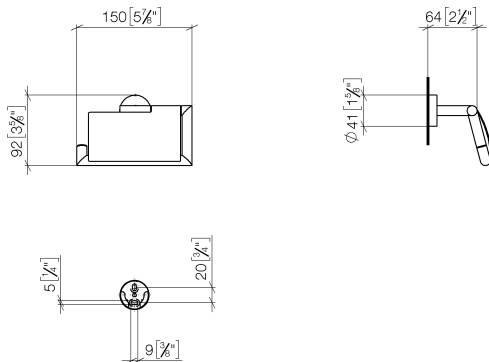

## WC - Meta

Tissue holder with cover - polished chrome

Article number: 83 510 979-00

- width 150mm
- height 95 mm
- rosette Ø 40 mm
- 40 mm projection

polished chrome

## Dimensional drawing

mm [inches]

All details in mm / inch = mm x 0.0394

## WC - Meta

Tissue holder with cover - polished chrome

Article number: 83 510 979-00

### Spare parts list

No.	Item Number	Name	Quantity used
1	05 30 31 025 00 90	fixing set	1
2	05 30 11 519 00 90	disc	1
3	05 17 97 501 01 90	fixing set	1
4	08 17 97 501 07	holder	1
5	08 17 97 559 90	holder	1
6	08 30 11 516 90	ring	1
7	08 27 97 500-00	rosette	1
8	09 31 11 038 90	pin	4
9	05 17 97 562 01-00	holder	1
10	08 11 02 514-00	lid	1
11	90 28 22 628 00-00	holder	1