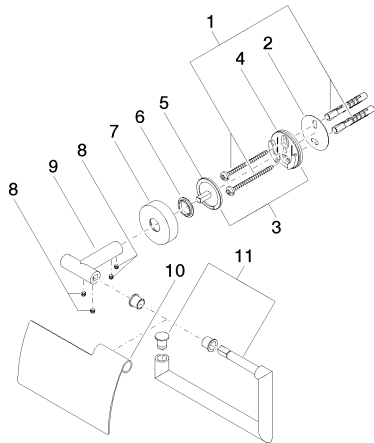

## WC - Meta

Tissue holder with cover - polished chrome

Article number: 83 510 979-00

- width 150mm
- height 95 mm
- rosette Ø 40 mm
- 40 mm projection

polished chrome

## Dimensional drawing

mm [inches]

All details in mm / inch = mm x 0.0394

## WC - Meta

Tissue holder with cover - polished chrome

Article number: 83 510 979-00

### Spare parts list

No.	Item Number	Name	Quantity used
1	05 30 31 025 00 90	fixing set	1
2	05 30 11 519 00 90	disc	1
3	05 17 97 501 01 90	fixing set	1
4	08 17 97 501 07	holder	1
5	08 17 97 559 90	holder	1
6	08 30 11 516 90	ring	1
7	08 27 97 500-00	rosette	1
8	09 31 11 038 90	pin	4
9	05 17 97 562 01-00	holder	1
10	08 11 02 514-00	lid	1
11	90 28 22 628 00-00	holder	1