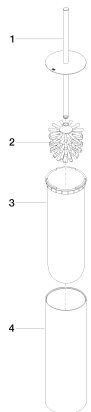

## WC - CYO

Toilet brush set free-standing model - polished chrome

Article number: 84 910 979-00

- brush, matt black
- width 100mm
- height 456 mm

polished chrome

## Dimensional drawing

mm [inches]

All details in mm / inch = mm x 0.0394

**WC - CYO**

Toilet brush set free-standing model - polished chrome

Article number: 84 910 979-00

**Other finish variants**

platinum matt  
84 910 979-06

platinum  
84 910 979-08

Dark Chrome  
84 910 979-19

Brushed durabress (23kt)  
84 910 979-28

matt black  
84 910 979-33

chrome matt  
84 910 979-93

Dark Platinum matt  
84 910 979-99

Other finishes on request (x-tra Service)

**Spare parts list**

No.	Item Number	Name	Quantity used
1	90 20 97 505 01-00	Brush handle - polished chrome	1
2	90 18 50 601 00 90	Brush matt black -	1
3	08 18 40 524 90	insert	1
4	90 23 01 504 00-00	casing	1