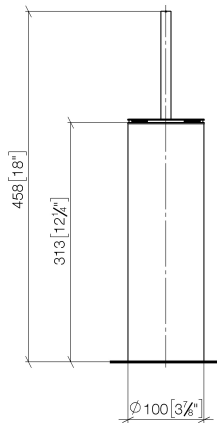

## WC - CYO

Toilet brush set free-standing model - polished chrome

Article number: 84 910 979-00

- brush, matt black
- width 100mm
- height 456 mm

polished chrome

## Dimensional drawing

mm [inches]

All details in mm / inch = mm x 0.0394

**WC - CYO**

Toilet brush set free-standing model - polished chrome

Article number: 84 910 979-00

**Other finish variants**

platinum matt  
84 910 979-06

**Spare parts list**

No.	Item Number	Name	Quantity used
1	90 20 97 505 01-00	Brush handle - polished chrome	1
2	90 18 50 601 00 90	Brush matt black -	1
3	08 18 40 524 90	insert	1
4	90 23 01 504 00-00	casing	1