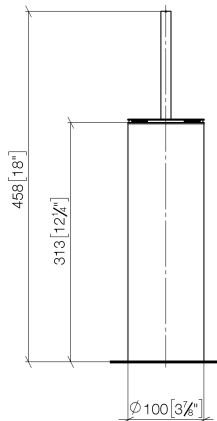

WC - CYO

Toilet brush set free-standing model - matt black

Article number: 84 910 979-33

- brush, matt black
- width 100mm
- height 456 mm

matt black

Dimensional drawing

mm [inches]

All details in mm / inch = mm x 0.0394

Brushed durabronz (23kt)
84 910 979-28

chrome matt
84 910 979-93

Dark Platinum matt
84 910 979-99

Other finishes on request (x-tra Service)

Spare parts list

No.	Item Number	Name	Quantity used
1	90 20 97 505 01-33	Brush handle - matt black	1
2	90 18 50 601 00 90	Brush matt black -	1
3	08 18 40 524 90	insert	1
4	90 23 01 504 00-33	casing	1