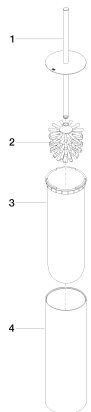

WC - CYO

Toilet brush set free-standing model - matt black

Article number: 84 910 979-33

- brush, matt black
- width 100mm
- height 456 mm

matt black

Dimensional drawing

mm [inches]

All details in mm / inch = mm x 0.0394

WC - CYO

Toilet brush set free-standing model - matt black

Article number: 84 910 979-33

Other finish variants

polished chrome
84 910 979-00

platinum matt
84 910 979-06

platinum
84 910 979-08

Dark Chrome
84 910 979-19

Brushed durabronz (23kt)
84 910 979-28

chrome matt
84 910 979-93

Dark Platinum matt
84 910 979-99

Other finishes on request (x-tra Service)

Spare parts list

No.	Item Number	Name	Quantity used
1	90 20 97 505 01-33	Brush handle - matt black	1
2	90 18 50 601 00 90	Brush matt black -	1
3	08 18 40 524 90	insert	1
4	90 23 01 504 00-33	casing	1