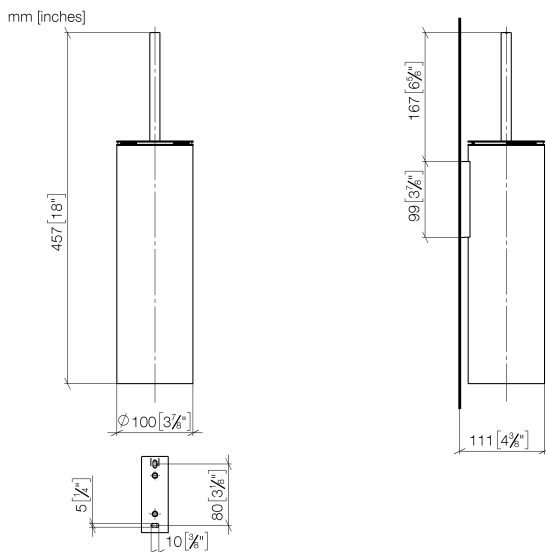

WC - CYO

Toilet brush set wall model - polished chrome

Article number: 83 910 979-00

- brush, matt black
- width 100mm
- height 456 mm
- 110 mm projection

polished chrome

Dimensional drawing

All details in mm / inch = mm x 0.0394

WC - CYO

Toilet brush set wall model - polished chrome

Article number: 83 910 979-00

Other finish variants

platinum matt
83 910 979-06

platinum
83 910 979-08

Dark Chrome
83 910 979-19

Brushed durabress (23kt)
83 910 979-28

matt black
83 910 979-33

chrome matt
83 910 979-93

Dark Platinum matt
83 910 979-99

Other finishes on request (x-tra Service)

Spare parts list

No.	Item Number	Name	Quantity used
1	90 20 97 505 01-00	Brush handle - polished chrome	1
2	90 18 50 601 00 90	Brush matt black -	1
3	08 18 40 524 90	insert	1
4	90 30 30 014 00 90	screw	1
5	08 23 01 503-00	casing	1
6	05 30 31 025 00 90	fixing set	2
7	05 18 40 287 00 90	holder	1