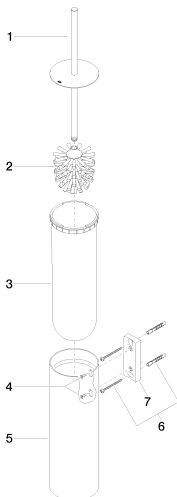

WC - CYO

Toilet brush set wall model - polished chrome

Article number: 83 910 979-00

- brush, matt black
- width 100mm
- height 456 mm
- 110 mm projection

polished chrome

Dimensional drawing

All details in mm / inch = mm x 0.0394

WC - CYO

Toilet brush set wall model - polished chrome

Article number: 83 910 979-00

Other finish variants

platinum matt
83 910 979-06

platinum
83 910 979-08

Dark Chrome
83 910 979-19

Brushed durabress (23kt)
83 910 979-28

matt black
83 910 979-33

chrome matt
83 910 979-93

Dark Platinum matt
83 910 979-99

Other finishes on request (x-tra Service)

Spare parts list

No.	Item Number	Name	Quantity used
1	90 20 97 505 01-00	Brush handle - polished chrome	1
2	90 18 50 601 00 90	Brush matt black -	1
3	08 18 40 524 90	insert	1
4	90 30 30 014 00 90	screw	1
5	08 23 01 503-00	casing	1
6	05 30 31 025 00 90	fixing set	2
7	05 18 40 287 00 90	holder	1