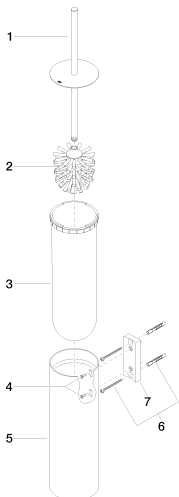

WC - CYO

Toilet brush set wall model - matt black

Article number: 83 910 979-33

- brush, matt black
- width 100mm
- height 456 mm
- 110 mm projection

matt black

Dimensional drawing

All details in mm / inch = mm x 0.0394

WC - CYO

Toilet brush set wall model - matt black

Article number: 83 910 979-33

Other finish variants

polished chrome
83 910 979-00

platinum matt
83 910 979-06

platinum
83 910 979-08

Dark Chrome
83 910 979-19

Brushed durabronz (23kt)
83 910 979-28

chrome matt
83 910 979-93

Dark Platinum matt
83 910 979-99

Other finishes on request (x-tra Service)

Spare parts list

| No. | Item Number | Name | Quantity used |
|-----|--------------------|---------------------------|---------------|
| 1 | 90 20 97 505 01-33 | Brush handle - matt black | 1 |
| 2 | 90 18 50 601 00 90 | Brush matt black - | 1 |
| 3 | 08 18 40 524 90 | insert | 1 |
| 4 | 90 30 30 014 00 90 | screw | 1 |
| 5 | 08 23 01 503-33 | casing | 1 |
| 6 | 05 30 31 025 00 90 | fixing set | 2 |
| 7 | 05 18 40 287 00 90 | holder | 1 |