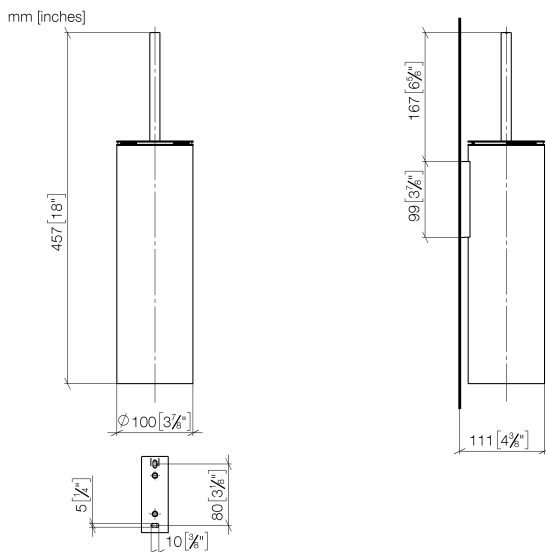

WC - CYO

Toilet brush set wall model - matt black

Article number: 83 910 979-33

- brush, matt black
- width 100mm
- height 456 mm
- 110 mm projection

matt black

Dimensional drawing

All details in mm / inch = mm x 0.0394

WC - CYO

Toilet brush set wall model - matt black

Article number: 83 910 979-33

Other finish variants

polished chrome
83 910 979-00

platinum matt
83 910 979-06

platinum
83 910 979-08

Dark Chrome
83 910 979-19