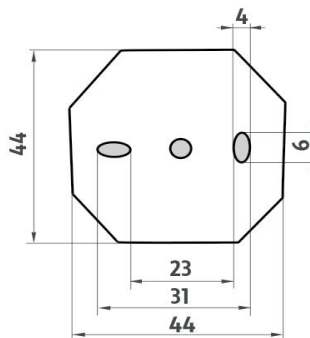

→ 413   ↑ 162   ↗ 67

montáž / installation :

montážní konzole / installation bracket :

materiál - úprava (barva) / material - surface finish (colour) :

pochromovaná mosaz-chrom
chrome plated brass-chrome