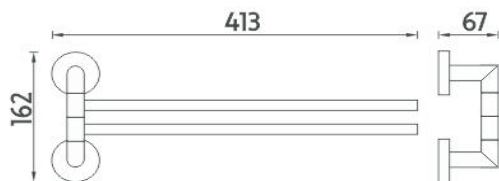

UN 13096-26

Unix

Držák na ručníky otočný

Držák na ručníky otočný se dvěma rameny.

swivel arm towel holder

Swivel arm towel holder with two arms. The glue MAMUT is not included in the package. It can be bought in addition under the code 35003TU. One tube of the glue is enough for 8-10 holders.

Náhradní díly / Spare parts

→ 413   ↑ 162   ↗ 67

montáž / installation :

montážní konzole / installation bracket :

materiál - úprava (barva) / material - surface finish (colour) :

pochromovaná mosaz-chrom
chrome plated brass-chrome

→ 500
↑ 60
↗ 210

EAN : 8595187104914

NIMCO

ROMVEL spol. s r. o.
Dr. Milady Horákové 561/86a
Liberec 7, 460 07
Česká Republika / Czech Republic

T: (+420) 485 105 671
T: (+420) 485 107 441
F: (+420) 485 105 674
E: nimco@nimco.cz

www.nimco.cz