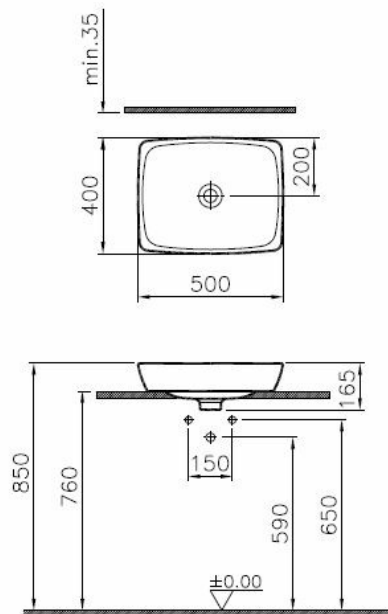

Name	M-Line Undercounter Washbasin
Collection	M-Line
Height	165
Width	500
Depth	400
Brand	VitrA
Overflow Hole	Without Overflow
Colour	White
Awards	Good Design
Awards	IF Design
Awards	Plus X
Designer	Noa
Tap Hole Options	No tap hole
Finish	Hygiene

Product Code: 5667B003-1083

Description

VitrA reserves the right to make changes in products and technical details without prior notice.

All drawings contain the necessary measurements which are subject to standard tolerances. For exact measurements, in particular for customized installation scenarios, it can only be taken from the finished ceramic product.