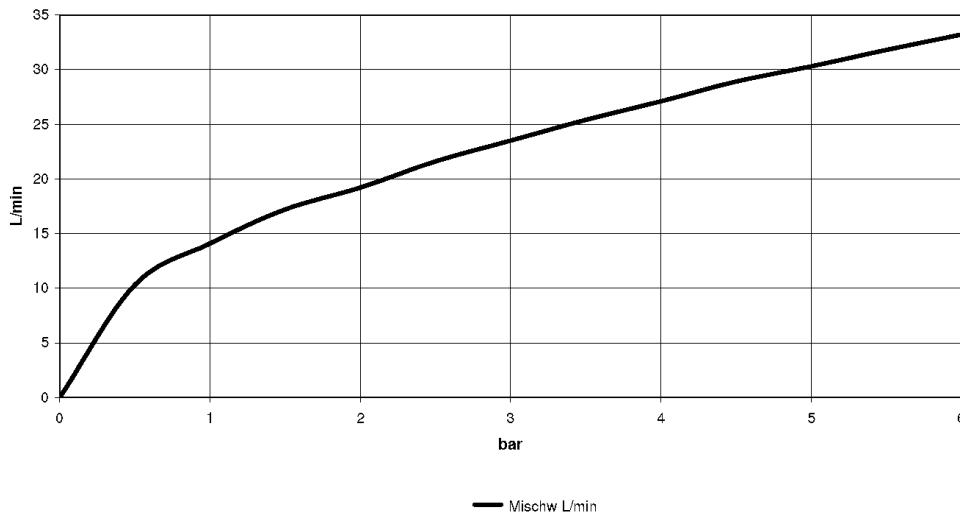

Kitchen - Series- various
Concealed wall-mounted single-lever mixer -
Article number: 35 860 970 90
Date of manufacture from 11/11/2021

Flow rate chart

Other finish variants

Other finishes on request (x-tra Service)

39 807 970 90

Drybox Wall-mounted single-lever basin mixer Mixer on right/left/or above -

12 869 970 90

Extension 20 mm -

12 870 970 90

Extension 20 mm -

12 880 970 90

Adapter for reversed water connections -