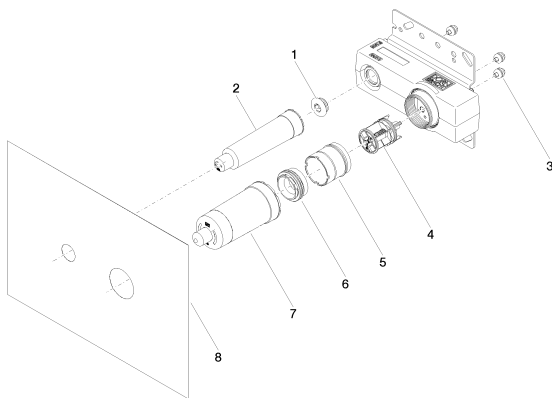

Kitchen - Series- various
Concealed wall-mounted single-lever mixer -
Article number: 35 860 970 90
Date of manufacture from 11/11/2021

Flow rate chart

Other finish variants

Other finishes on request (x-tra Service)

39 807 970 90

Drybox Wall-mounted single-lever basin mixer Mixer on right/left/or above -

12 869 970 90

Extension 20 mm -

12 870 970 90

Extension 20 mm -

12 880 970 90

Adapter for reversed water connections -

Kitchen - Series- various
Concealed wall-mounted single-lever mixer -
Article number: 35 860 970 90
Date of manufacture from 11/11/2021

Spare parts list

No.	Item Number	Name	Quantity used
1	04 31 20 006 00 90	plug	1
2	09 21 02 173 90	cap	1
3	90 23 01 091 00 90	set	3
4	90 31 20 107 00 90	plug	1
5	90 17 01 238 00 90	sleeve	1
6	90 24 04 349 00 90	threaded connector	1
7	09 21 02 176 90	cap	1
8	04 14 03 074 00 90	gasket kit	1