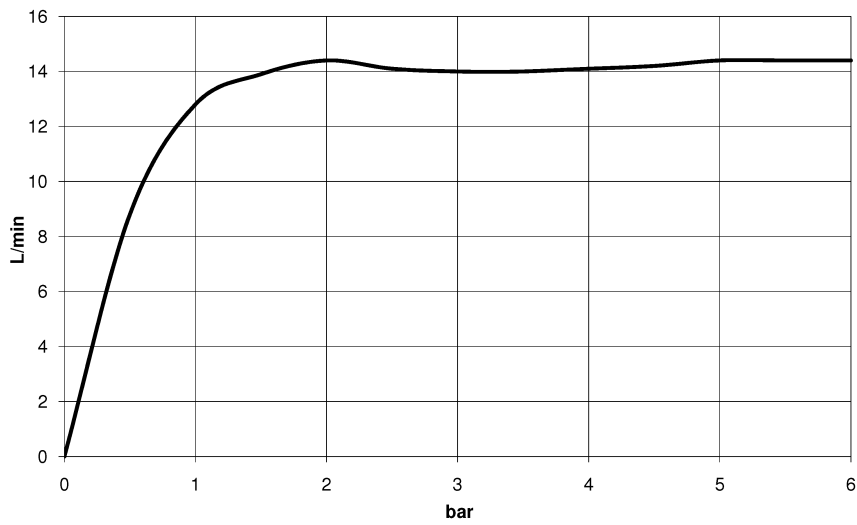

Bath - CYO

Hand shower - matt black

Article number: 28 018 979-33

NO IMAGE

AVAILABLE

- three settings: normal flow, soft flow, massage flow
- with anti-scale system
- spray head Ø 100mm
- 1/2" connection
- max. flow 15 l/min
- WRAS: 1704043
- Fittings group as per DIN 4109: 1
- Intrinsic protection against back flow.

matt black

Dimensional drawing

mm [inches]

All details in mm / inch = mm x 0.0394

Bath - CYO

Hand shower - matt black

Article number: 28 018 979-33

Flow rate chart