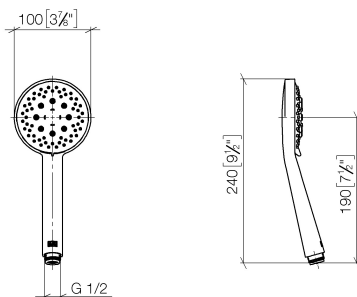

Bath - CYO

Hand shower - matt black

Article number: 28 018 979-33

NO IMAGE

AVAILABLE

- three settings: normal flow, soft flow, massage flow
- with anti-scale system
- spray head Ø 100mm
- 1/2" connection
- max. flow 15 l/min
- WRAS: 1704043
- Fittings group as per DIN 4109: 1
- Intrinsic protection against back flow.

matt black

Dimensional drawing

mm [inches]

All details in mm / inch = mm x 0.0394

Bath - CYO

Hand shower - matt black

Article number: 28 018 979-33

Flow rate chart