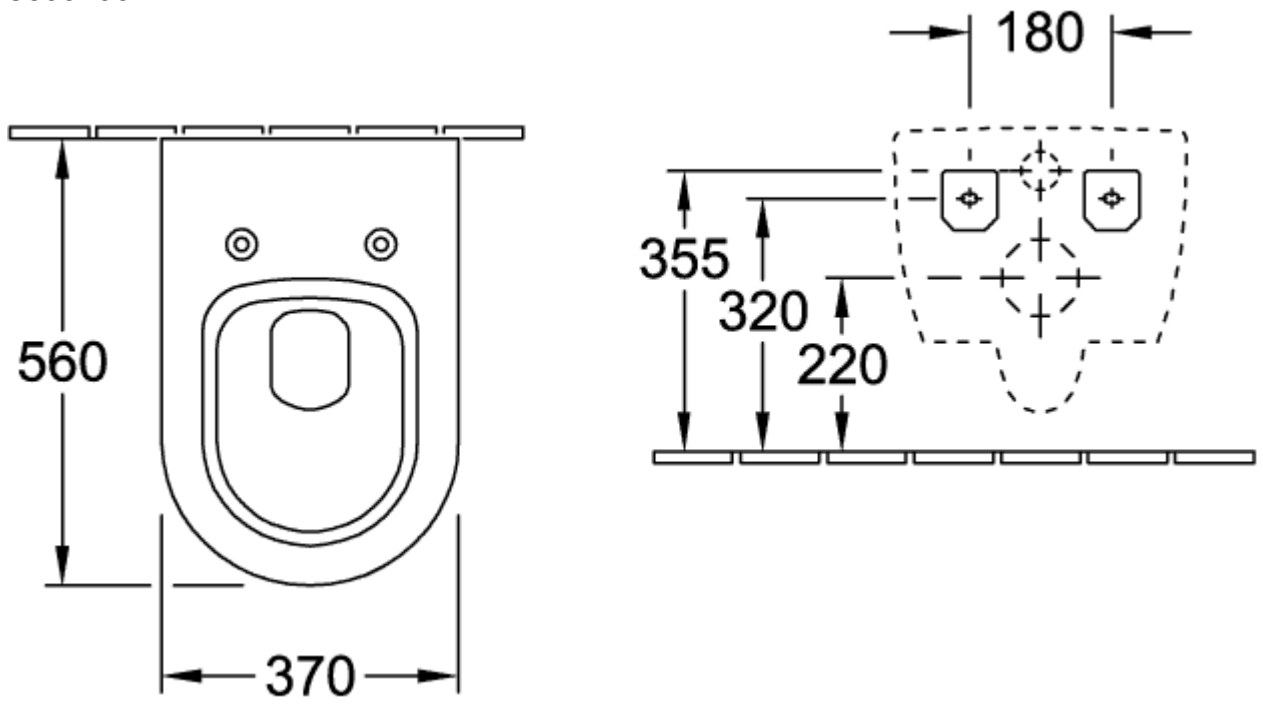

SUBWAY 2.0 WASHDOWN TOILET OVAL

PRODUCT INFORMATION

Article title	Villeroy & Boch Subway 2.0 Washdown toilet, wall-mounted, White Alpin
Article number	56001001
Assembly / Assembly type	wall-mounted
Scope of delivery	1 x washdown toilet , 1 x fastening set
Depth in mm	565
Width in mm	375
Height in mm	360
Collection	Subway 2.0
Suitable for	Concealed cistern
Innovative flushing technology (with TwistFlush)	No
Innovative flushing technology (with TwistFlush[e³])	No
Flush volume l	3 / 4,5 l
Wall-mounted - floor-standing	wall-mounted
Material surface	Sanitary ceramics glossy
Colour name	White Alpin
Shape	Oval
Colour designation	White Alpin
Antibacterial surface (with AntiBac)	No
Easy surface cleaning (CeramicPlus)	No
Rimless (mit DirectFlush)	No
Flush type	Washdown toilet
Integrated freshness solution (with ViFresh)	No
Outlet / outlet	horizontal outlet

TECHNICAL DRAWINGS

56001001

56001001