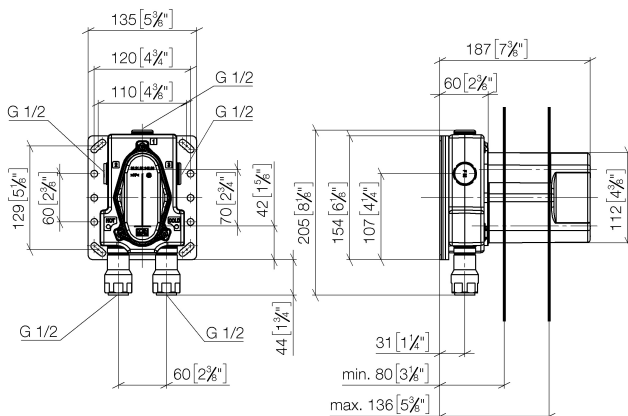

**Shower - Series- various  
Concealed thermostat -  
Article number: 35 425 970 90**

- lead-free, dezincification resistant
- 2x back flow preventer
- 2x female thread 1/2" connections
- 3x outlet G 1/2"
- dust cover
- anti-water packing
- sound and thermal insulation
- suitable for xGRID (when using installation track + 12 mm recess depth)
- gauge 70 mm
- Fittings group as per DIN 4109: 1

**Dimensional drawing**

mm [inches]

Shower - Series-**various**  
Concealed thermostat -  
Article number: 35 425 970 90

All details in mm / inch = mm x 0.0394

## Flow rate chart

### Spare parts list

No.	Item Number	Name	Quantity used
1	09 30 30 171 90	screw	4
2	04 30 31 024 01 90	fixing set	2
3	04 17 20 127 00 90	holder	1
4	04 31 20 006 00 90	plug	2
5	09 14 10 053 90	seal	1
6	09 31 20 092 90	plug	1
7	09 14 10 139 90	seal	3
8	09 31 20 039 10 90	plug	3
9	09 31 20 093 90	plug	1
10	09 31 20 094 90	plug	1
11	09 14 10 112 90	seal	2
12	04 30 11 149 00 90	plug	2
13	90 23 01 040 00 90	back-flow preventer	2
14	09 14 10 056 90	seal	2
15	09 24 03 219 90	nipple	2
16	09 14 10 512 90	seal	1
17	04 21 02 146 00 90	cap	1
18	09 30 30 112 90	screw	3
19	04 14 03 080 00 90	gasket kit	1