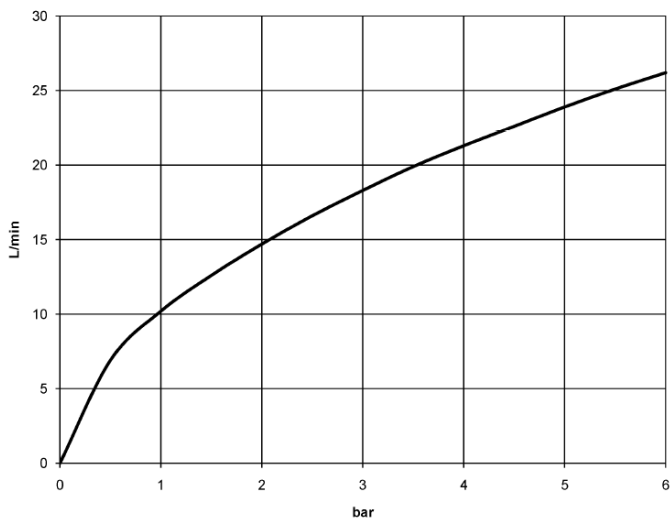

**Shower - Series- various  
Concealed thermostat -  
Article number: 35 425 970 90**

- lead-free, dezincification resistant
- 2x back flow preventer
- 2x female thread 1/2" connections
- 3x outlet G 1/2"
- dust cover
- anti-water packing
- sound and thermal insulation
- suitable for xGRID (when using installation track + 12 mm recess depth)
- gauge 70 mm
- Fittings group as per DIN 4109: 1

**Dimensional drawing**

mm [inches]

Shower - Series-**various**  
Concealed thermostat -  
Article number: 35 425 970 90

All details in mm / inch = mm x 0.0394

## Flow rate chart