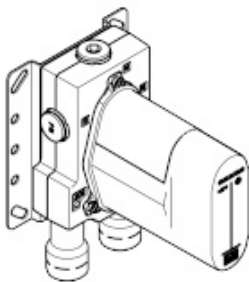

**Shower - Series- various  
Concealed thermostat -  
Article number: 35 425 970 90**

- lead-free, dezincification resistant
- 2x back flow preventer
- 2x female thread 1/2" connections
- 3x outlet G 1/2"
- dust cover
- anti-water packing
- sound and thermal insulation
- suitable for xGRID (when using installation track + 12 mm recess depth)
- gauge 70 mm
- Fittings group as per DIN 4109: 1

**Dimensional drawing**

mm [inches]

Shower - Series-**various**  
Concealed thermostat -  
Article number: 35 425 970 90

All details in mm / inch = mm x 0.0394