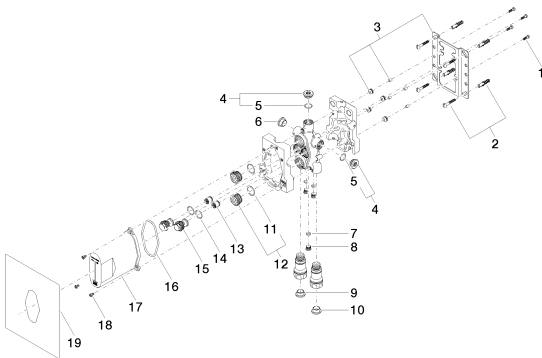

**Dimensional drawing**

mm [inches]

Shower - Series-**various**  
Concealed thermostat -  
Article number: 35 425 970 90

All details in mm / inch = mm x 0.0394

## Flow rate chart

## Other finish variants

Other finishes on request (x-tra Service)

39 426 970 90  
Drybox Concealed thermostat  
-

12 340 970 90  
xGRID Attachment set for  
integrating in the dry wall  
construction -

Shower - Series–various  
 Concealed thermostat -  
 Article number: 35 425 970 90

### Spare parts list

No.	Item Number	Name	Quantity used
1	09 30 30 171 90	screw	4
2	04 30 31 024 01 90	fixing set	2
3	04 17 20 127 00 90	holder	1
4	04 31 20 006 00 90	plug	2
5	09 14 10 053 90	seal	1
6	09 31 20 092 90	plug	1
7	09 14 10 139 90	seal	3
8	09 31 20 039 10 90	plug	3
9	09 31 20 093 90	plug	1
10	09 31 20 094 90	plug	1
11	09 14 10 112 90	seal	2
12	04 30 11 149 00 90	plug	2
13	90 23 01 040 00 90	back-flow preventer	2
14	09 14 10 056 90	seal	2
15	09 24 03 219 90	nipple	2
16	09 14 10 512 90	seal	1
17	04 21 02 146 00 90	cap	1
18	09 30 30 112 90	screw	3
19	04 14 03 080 00 90	gasket kit	1