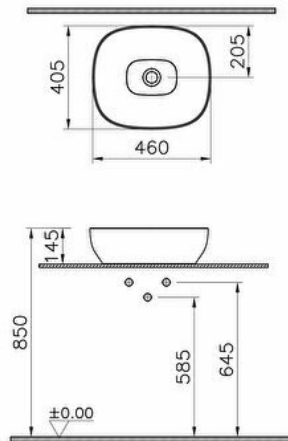

**Collection:** Outline**Technical specifications**

<b>Colour</b>	Matt Stone Grey
<b>Height</b>	145
<b>Width</b>	460
<b>Depth</b>	405
<b>Designer</b>	VitrA Design Team
<b>Drainer</b>	Ceramic Syphon Plug
<b>Finish</b>	Hygiene+Clean

<b>Guarantee</b>	10
<b>Material</b>	Hygiene+Clean
<b>Overflow Hole</b>	Without Overflow
<b>Packaged Product</b>	495X175X450
<b>Sizes (WxDxH)</b>	
<b>Syphon</b>	Syphon Not Included
<b>Body Material</b>	VC- Vitreous China
<b>Countertop Usage</b>	Bowl

<b>Design Shape</b>	Rectangular
<b>Washbasin</b>	
<b>Overflow Hole Detail</b>	Without Overflow
<b>Tap Hole Options</b>	Without Tap Hole
<b>Ceramic Sanitaryware</b>	
<b>Marketing Measure</b>	46 x 41 CM
<b>(cm)</b>	

**2A technical drawing****Technical specifications**

**Colour:** Matt Stone Grey **Height:** 145 **Width:** 460 **Depth:** 405 **Designer:** VitrA Design Team **Drainer:** Ceramic Syphon Plug **Finish:** Hygiene+Clean **Guarantee:** 10 **Material:** Hygiene+Clean **Overflow Hole:** Without Overflow **Packaged Product Sizes (WxDxH):** 495X175X450 **Syphon:** Syphon Not Included **Body Material:** VC- Vitreous China **Countertop Usage:** Bowl **Design Shape**  
**Washbasin:** Rectangular **Overflow Hole Detail:** Without Overflow **Tap Hole Options** **Ceramic Sanitaryware:** Without Tap Hole  
**Marketing Measure (cm):** 46 x 41 CM