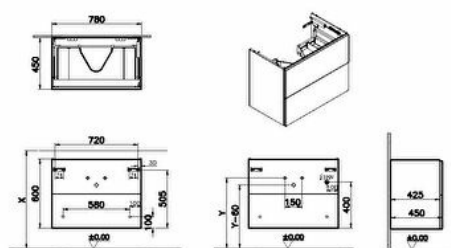

Collection: M-Line Pure

Technical specifications

Colour	Matte Light Grey
Height	600
Width	777
Depth	447
Designer	VitrA Design Team
Driver IP	IP67
Energy Label	G
Finish	PVC

Material	PVC
Soft close	Yes
Syphon	Syphon Not Included
Body Material	MDF
LED	Yes
Touch Free Products	Yes
Drainer	Not included

Watt	8,1 W
Body Colour	Matt light grey
Marketing Measure (cm)	80 CM
Leg Option	No

Finish-Front	PVC
Front Material	MDF
Full Extension	Yes
Grip	Push to open
Kelvin	3000K
LED IP	IP20
Led Switch	Motion sensor
Lighting type	Indoor Lighting

Syphon Cut-Out	Yes
Assembly	Suspended
Drawer option	2 Drawers
Front Colour	Matt light grey
Lumen	480 LM
Number of Doors	2
Packaged Product Sizes (WxDxH)	827X497X650

2A technical drawing

Technical specifications

Colour: Matte Light Grey **Height:** 600 **Width:** 777 **Depth:** 447 **Designer:** VitrA Design Team **Driver IP:** IP67 **Energy Label:** G **Finish:** PVC **Finish-Front:** PVC **Front Material:** MDF **Full Extension:** Yes **Grip:** Push to open **Kelvin:** 3000K **LED IP:** IP20 **Led Switch:** Motion sensor **Lighting type:** Indoor Lighting **Material:** PVC **Soft close:** Yes **Syphon:** Syphon Not Included **Body Material:** MDF **LED:** Yes **Touch Free Products:** Yes **Drainer:** Not included **Syphon Cut-Out:** Yes **Assembly:** Suspended **Drawer option:** 2 Drawers **Front Colour:** Matt light grey **Lumen:** 480 LM **Number of Doors:** 2 **Packaged Product Sizes (WxDxH):** 827X497X650 **Watt:** 8,1 W **Body Colour:** Matt light grey **Marketing Measure (cm):** 80 CM **Leg Option:** No **Guarantee:** 2