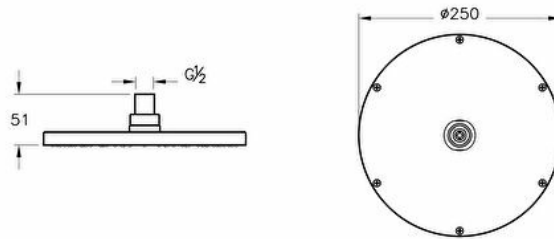

Collection: Origin

Technical specifications

Colour	Brushed Nickel
Height	51
Width	250
Depth	250
Designer	VitrA Design Team
Finish	PVD
Material	PVD

No-Calc Feature	Yes
Packaged Product	275X275X85
Sizes (WxDxH)	
Water Label Class	Red (>13)
Awards	Good Design
Body Material	Brass
# of Water Inlet	Single Inlet
Filter	Yes

Hole Quantity	5
Number of Functions	1
Operating Pressure	0.5-5 Bar(Recommended 1-3 Bar)
Guarantee	5
Mounting type	From the Ceiling
Marketing Measure (cm)	4,5 x 15,6 x 15

2A technical drawing

**Technical specifications**

Colour: Brushed Nickel **Height:** 51 **Width:** 250 **Depth:** 250 **Designer:** VitrA Design Team **Finish:** PVD **Material:** PVD **No-Calc**

Feature: Yes **Packaged Product Sizes (WxDxH):** 275X275X85 **Water Label Class:** Red (>13) **Awards:** Good Design **Body Material:**

Brass **# of Water Inlet:** Single Inlet **Filter:** Yes **Hole Quantity:** 5 **Number of Functions:** 1 **Operating Pressure:** 0.5-5

Bar(Recommended 1-3 Bar) **Guarantee:** 5 **Mounting type:** From the Ceiling **Marketing Measure (cm):** 4,5 x 15,6 x 15