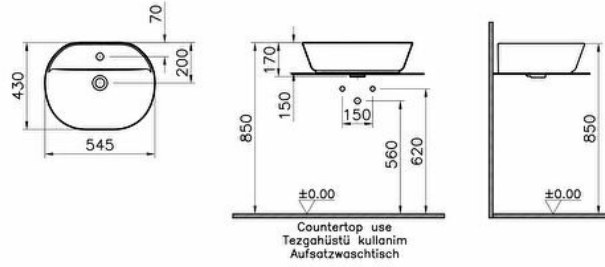

Collection: Geo

Technical specifications

Colour	Mat Beige
Height	170
Width	545
Depth	430
Designer	Pentagon
Drainer	Not included waste set
Finish	Hygiene

Guarantee	10
Material	Hygiene
Overflow Hole	With Overflow
Packaged Product	585X200X495
Sizes (WxDxH)	
Syphon	Syphon Not Included
Body Material	FFC- Fire Fine Clay
Countertop Usage	Bowl

Design Shape	Oval
Washbasin	
Overflow Hole Detail	With Overflow
Tap Hole Options	Single Tap Hole
Ceramic Sanitaryware	
Marketing Measure (cm)	55 x 43 CM

2A technical drawing

Technical specifications

Colour: Mat Beige **Height:** 170 **Width:** 545 **Depth:** 430 **Designer:** Pentagon **Drainer:** Not included waste set **Finish:** Hygiene
Guarantee: 10 **Material:** Hygiene **Overflow Hole:** With Overflow **Packaged Product Sizes (WxDxH):** 585X200X495 **Syphon:**
Syphon Not Included **Body Material:** FFC- Fire Fine Clay **Countertop Usage:** Bowl **Design Shape Washbasin:** Oval **Overflow Hole**
Detail: With Overflow **Tap Hole Options Ceramic Sanitaryware:** Single Tap Hole **Marketing Measure (cm):** 55 x 43 CM