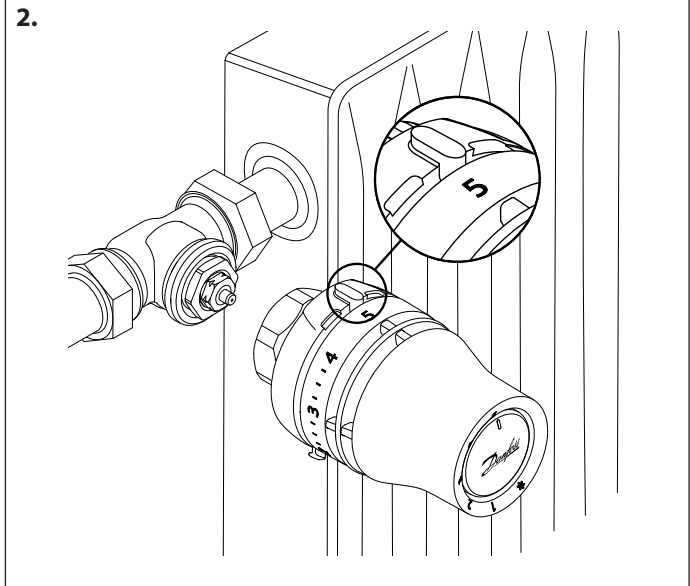

Danfoss Redia® M30x1,5 RLV-KB

SENSOR Installation | Montage | Installation | Instalación

Danfoss A/S

Climate Solutions • danfoss.com • +45 7488 2222

Any information, including, but not limited to information on selection of product, its application or use, product design, weight, dimensions, capacity or any other technical data in product manuals, catalogues descriptions, advertisements, etc. and whether made available in writing, orally, electronically, online or via download, shall be considered informative, and is only binding if and to the extent, explicit reference is made in a quotation or order confirmation. Danfoss cannot accept any responsibility for possible errors in catalogues, brochures, videos and other material. Danfoss reserves the right to alter its products without notice. This also applies to products ordered but not delivered provided that such alterations can be made without changes to form, fit or function of the product.

All trademarks in this material are property of Danfoss A/S or Danfoss group companies. Danfoss and the Danfoss logo are trademarks of Danfoss A/S. All rights reserved.