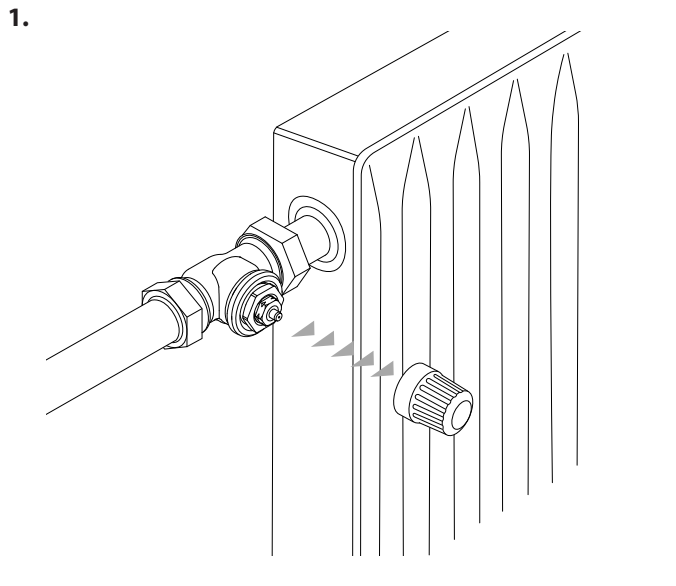

Danfoss Redia® M30x1,5 RLV-KB

SENSOR Installation | Montage | Installation | Instalación

Danfoss A/S

Climate Solutions • danfoss.com • +45 7488 2222

Any information, including, but not limited to information on selection of product, its application or use, product design, weight, dimensions, capacity or any other technical data in product manuals, catalogues descriptions, advertisements, etc. and whether made available in writing, orally, electronically, online or via download, shall be considered informative, and is only binding if and to the extent, explicit reference is made in a quotation or order confirmation. Danfoss cannot accept any responsibility for possible errors in catalogues, brochures, videos and other material. Danfoss reserves the right to alter its products without notice. This also applies to products ordered but not delivered provided that such alterations can be made without changes to form, fit or function of the product.

All trademarks in this material are property of Danfoss A/S or Danfoss group companies. Danfoss and the Danfoss logo are trademarks of Danfoss A/S. All rights reserved.