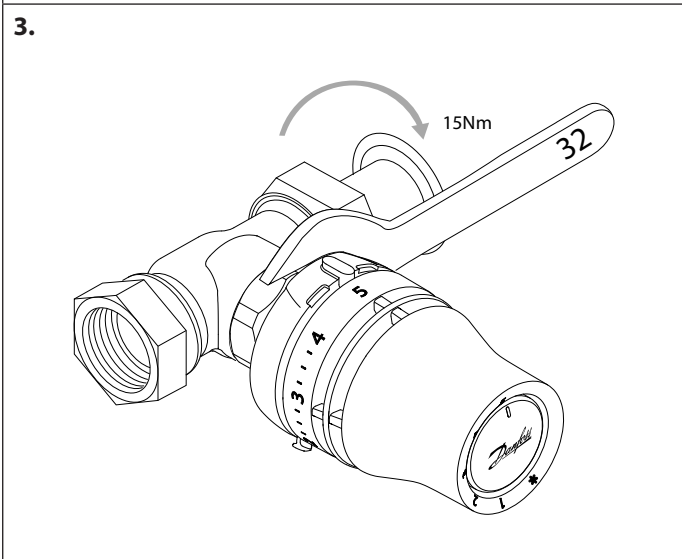

Danfoss Redia® M30x1,5 RLV-KB

SENSOR Installation | Montage | Installation | Instalación

Danfoss A/S

Climate Solutions • danfoss.com • +45 7488 2222

Any information, including, but not limited to information on selection of product, its application or use, product design, weight, dimensions, capacity or any other technical data in product manuals, catalogues descriptions, advertisements, etc. and whether made available in writing, orally, electronically, online or via download, shall be considered informative, and is only binding if and to the extent, explicit reference is made in a quotation or order confirmation. Danfoss cannot accept any responsibility for possible errors in catalogues, brochures, videos and other material. Danfoss reserves the right to alter its products without notice. This also applies to products ordered but not delivered provided that such alterations can be made without changes to form, fit or function of the product.

All trademarks in this material are property of Danfoss A/S or Danfoss group companies. Danfoss and the Danfoss logo are trademarks of Danfoss A/S. All rights reserved.