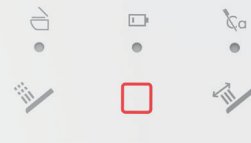

Comfort functions

Pulsation

Massage-like pulsation for RearWash or LadyWash.

Oscillation

Back and forth movement for RearWash or LadyWash.

Auto open lid

Short press*: open/close lid.
Long press**: activate/deactivate automatic open/close.

Warm air dryer

Gentle and comfortable warm air drying.

Night light

Short press*: turn night light on/off.
Long press**: activate/deactivate automatic night light.

Stop

Short press*: stop all functions immediately.
Long press**: initiate Stand-By mode.

* Between 100 ms and 2 seconds
** Longer than 3 seconds

Main functions

Odor Extraction

Short press*: turn odor extraction on/off.
Long press**: activate/deactivate automatic odor extraction.

RearWash

Thorough spray for complete hygiene. Auto-off after 90 sec.

LadyWash

Extra gentle spray tailored to feminine needs. Auto-off after 90 sec.

Maintenance functions

Manual spray wand cleaning

Select manual spray wand cleaning (to be initiated via confirmation button).

Confirmation button

Initiate manual spray wand cleaning or descaling function (depending on prior selection).

Descaling function

Select descaling function (to be initiated via confirmation button). Attention! Please reference instructions for use before initiating descaling. Duration: approx. 30 min.

hansgrohe

LED indicator lights

Auto open lid LED

Indicates status of auto open lid function when pressing the corresponding button.
One flash: activated, two flashes: deactivated.

Battery life LED

Lights up red in case of low battery when pressing any button.

Descaling reminder LED

Lights up in case descaling is needed when pressing any button. Turns off automatically once the descaling process has been successfully completed.

Customization functions

Spray intensity

3 spray intensity settings to choose from (indicated by LED).

Spray wand position

3 spray wand positions to choose from (indicated by LED).

Seat heating temperature

4 seat heating temperatures to choose from (indicated by LED).

Warm air dryer temperature

4 warm air dryer temperatures to choose from (indicated by LED).

Water temperature

4 water temperatures to choose from (indicated by LED).

Redefining toilet hygiene.