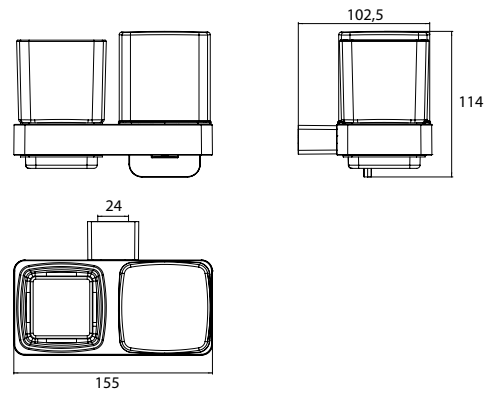

PRODUCT INFORMATION

Glass holder / soap dispenser black

Art.No.0531 133 01

satin crystal / with satin crystal cup, Capacity: approx. 155 ml