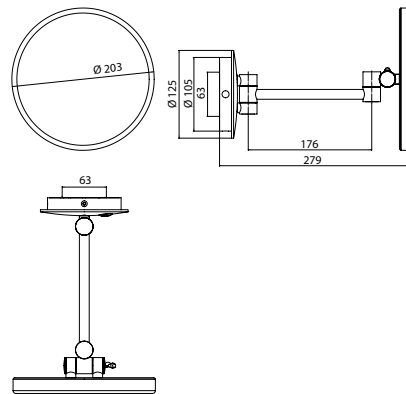

PRODUCT INFORMATION

LED-Shaving and cosmetic mirror black

Art.No.1094 133 08

with illuminated touch sensor (On/Off, Colour change) and direct connection, one arm, round, $\varnothing 203$ mm, 3 magnifying glass, IP 44