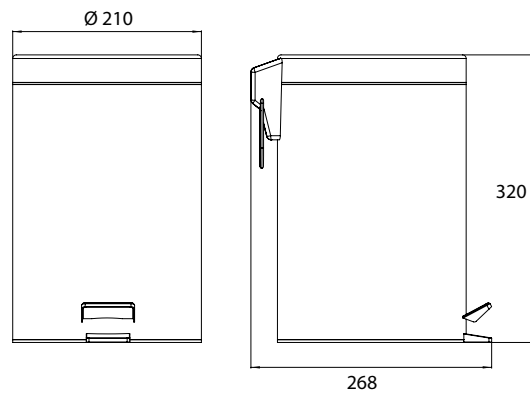

## PRODUCT INFORMATION

Refuse bin with cover black

Art.No.3553 133 00

5 l, standing type