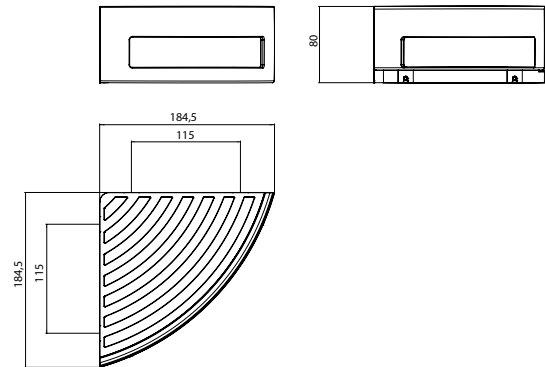

## PRODUCT INFORMATION

Corner dish, wall mounted, with hidden fastening, Cornersize: 185 mm black

Art.No.3545 133 21